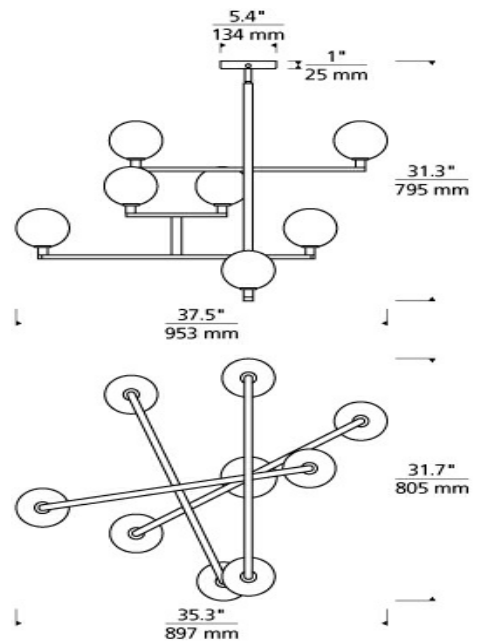

Satin Nickel

LAMPING

Rated for (8) 5 watt, E12 candelabra base (Lamp Not Included). LED includes (8) 120 volt, 2 watt, 160 delivered lumens (1280 total delivered lumens), 2700K, E12 base LED vintage tubular lamps. Fixture provided with 60 inches of variable rigid stems (includes (2) 6" and (4) 12") in coordinating finish. Dimmable with most LED compatible ELV and TRIAC dimmers. Cannot be installed on sloped ceiling.

700GMB

JOB NAME

NOTES

GAMBIT CHANDELIER

SPECIFICATIONS

| | |
|-------------------------------|------------|
| HARDWARE MATERIAL | Metal |
| SHADE MATERIAL | Glass |
| NET WEIGHT | 7.5 lbs |
| HEIGHT | 31.3in |
| WIDTH | 31.7in |
| LENGTH | 35.3in |
| UP LIGHT / DOWN LIGHT / BOTH? | |
| WET LISTED | |
| DAMP LISTED | Yes |
| DRY LISTED | |
| MIN. HANGING HEIGHT | 31.3in |
| MAX HANGING HEIGHT | 91.3in |
| TOTAL CORD LENGTH | |
| TOTAL STEM LENGTH | Up to 60in |
| STEM QTY | 6 |
| SLOPED CEILING ADAPTABLE? | |
| GENERAL LISTING | |
| INCLUDES | |

LAMPING SPECIFICATIONS

| | LED LAMP | INTEGRATED LED | NON LED | NO LAMP |
|-----------------------|---------------------|----------------|---------|---------------------|
| DELIVERED LUMENS | 1280 | | | |
| WATTS | 2 | | | |
| MAX WATTAGE PER BULB | 5W | | | 5W |
| INPUT VOLTAGE | 120V | | | 120V |
| DIMMING TYPE* | ELV, TRIAC | | | ELV, TRIAC |
| CCT | 2700K | | | |
| CRI | 90 CRI | | | |
| LED LIFETIME | | | | |
| L70 | | | | |
| AVERAGE BULB HOURS | 25000 | | | |
| FIELD SERVICEABLE LED | | | | |
| LAMP BASE | E12 Candelabra Base | | | E12 Candelabra Base |
| LAMP SHAPE | T6 | | | T6 |
| LAMP INCLUDED? | Y | | | N |
| WARRANTY** | 1 Year | | | 1 Year |